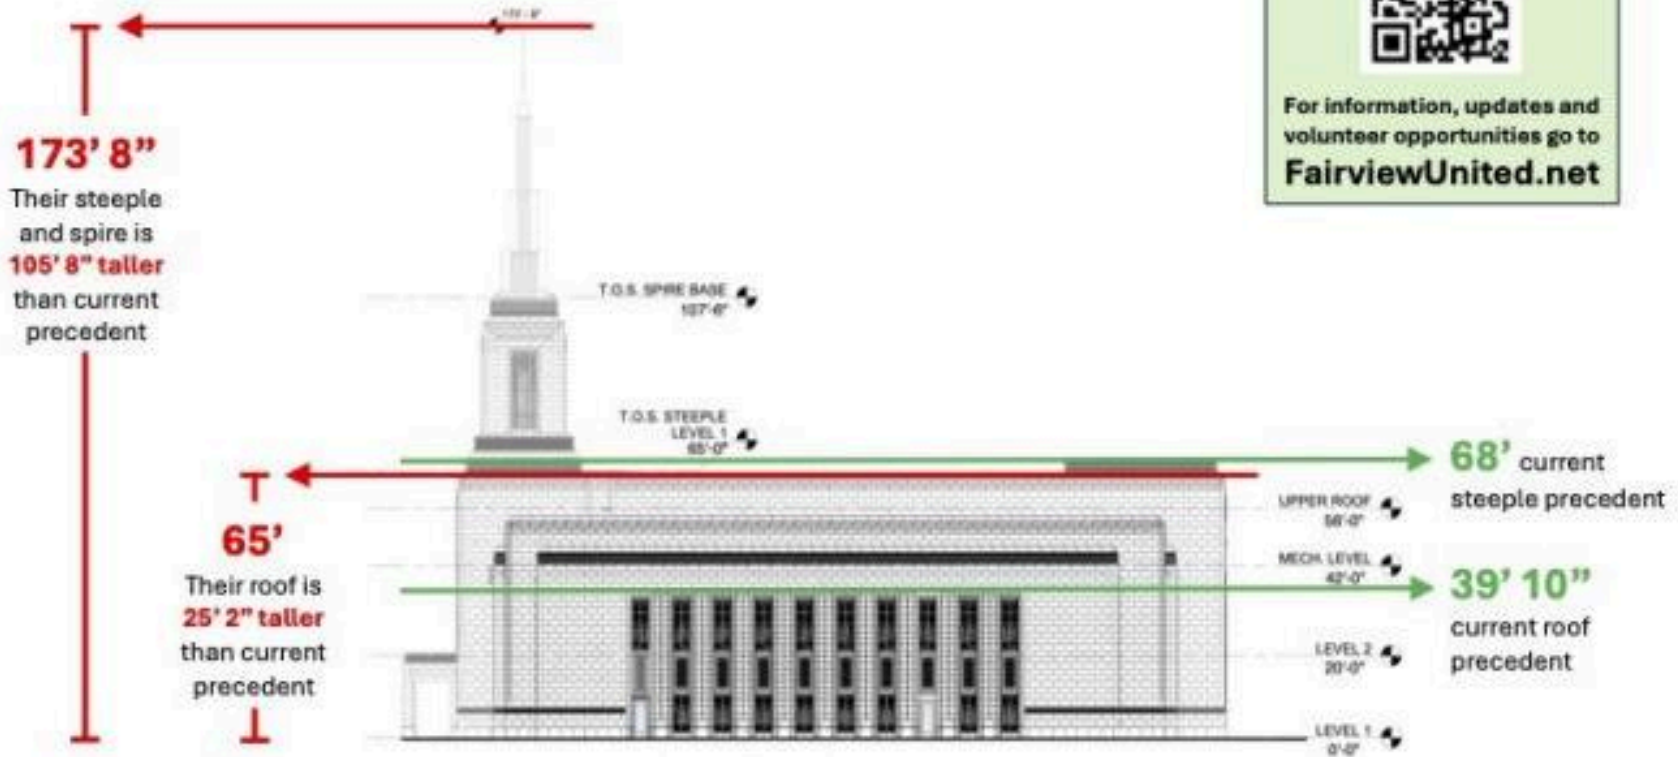

Too Tall, Too Big & Too Bright for Fairview RE-1 Zone

Proposed LDS McKinney Temple

For information, updates and volunteer opportunities go to FairviewUnited.net

Source: Kimley-Horn